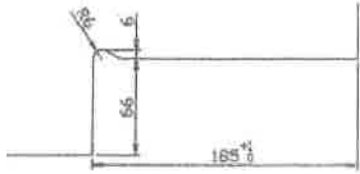

10mm
15mm

1250mm
Max

Max 100 kg

Glass Cutout

1

Unit : mm

2

Unit : mm