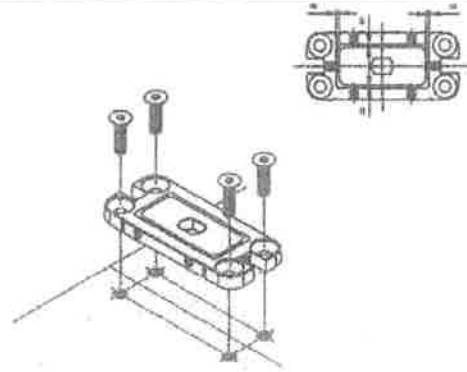

10mm
15mm

1250mm
Max

Max 100 kg

Glass Cutout

1

Unit : mm

2

Unit : mm

9

10

Door adjustment

12

13

14