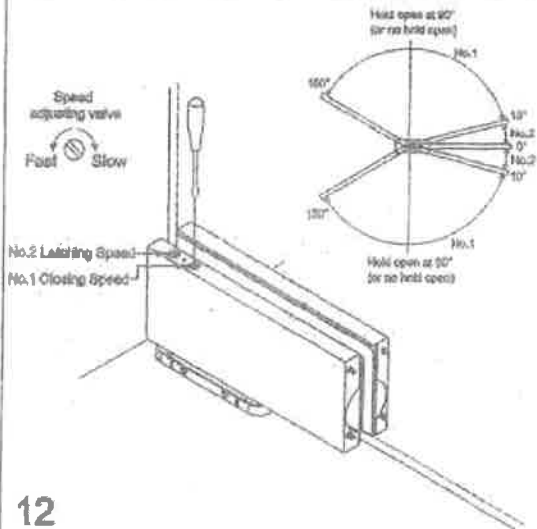

10mm
15mm

1250mm
Max

Max 100 kg

Glass Cutout

1

Unit : mm

2

Unit : mm

9

10

Door adjustment

12

13

14