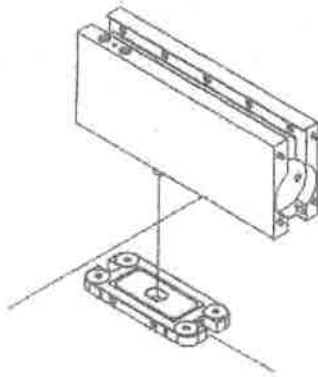

10mm
15mm

1250mm
Max

Max 100 kg

Glass Cutout

1

Unit : mm

2

Unit : mm

9

10

Door adjustment

12

13

14