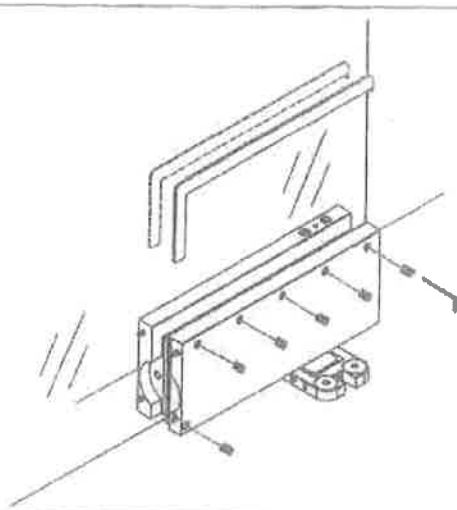

10mm
15mm

1250mm
Max

Max 100 kg

Glass Cutout

1

Unit : mm

2

Unit : mm

9

10

Door adjustment

12

13

14