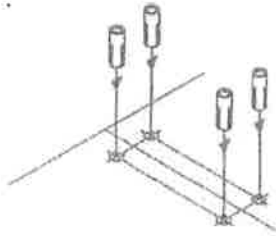

10mm
15mm

1250mm
Max

Max 100 kg

Glass Cutout

1

Unit : mm

2

Unit : mm

9

10

Door adjustment

12

13

14