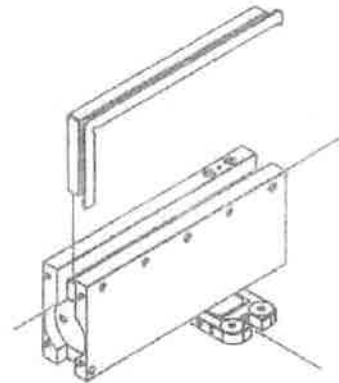

10mm
15mm

1250mm
Max

Max 100 kg

Glass Cutout

1

Unit : mm

2

Unit : mm

9

10

Door adjustment

12

13

14