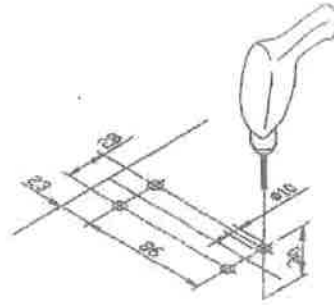

10mm
15mm

1250mm
Max

Max 100 kg

Glass Cutout

1

Unit : mm

2

Unit : mm

9

10

Door adjustment

12

13

14