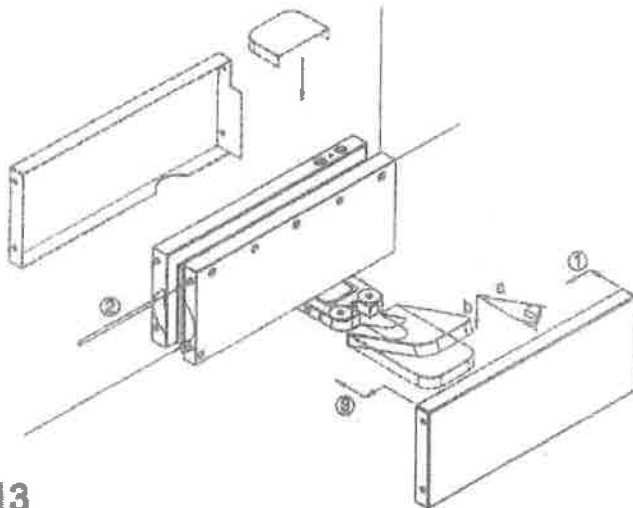

10mm
15mm

1250mm
Max

Max 100 kg

Glass Cutout

1

Unit : mm

2

Unit : mm

9

10

Door adjustment

12

13

14