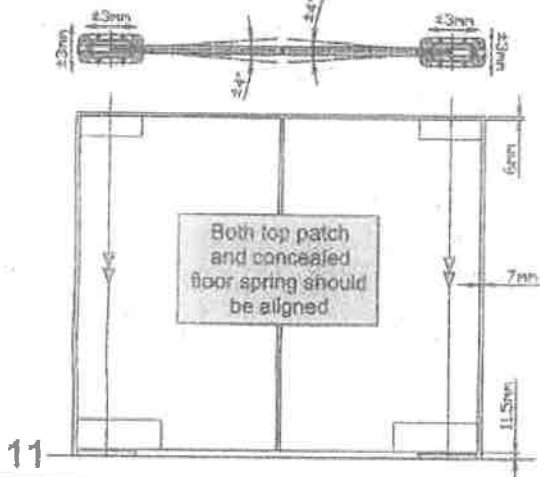

10mm
15mm

1250mm
Max

Max 100 kg

Glass Cutout

1

Unit : mm

2

Unit : mm

9

10

Door adjustment

12

13

14